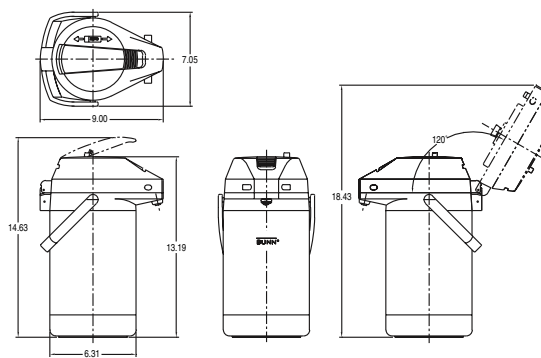

2.5 liter Lever-Action Airpot