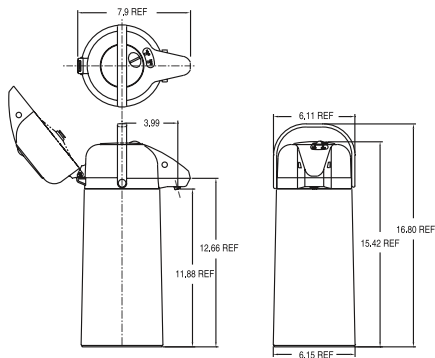

2.5 liter Push-Button Airpot