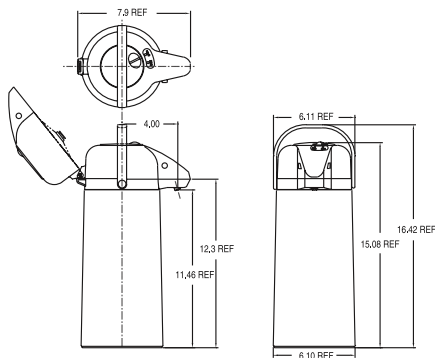

Dimensions & Specifications

Model	Product #	Capacity	Quantity	Cu. Ft.	Shipping Weight
2.2 liter Push-Button Airpot	28696.0002	2.2 liters (74 oz.)	single unit	1.3	4.5 lbs.
2.2 liter Push-Button Airpot	28696.0000	2.2 liters (74 oz.)	6 units to a case	2.8	24 lbs.
2.2 liter Lever-Action Airpot	32700.0000	2.2 liters (74 oz.)	6 units to a case	2.8	24.8 lbs.
2.5 liter Push-Button Airpot	13041.0001	2.5 liters (84 oz.)	single unit	1.2	5 lbs.
2.5 liter Push-Button Airpot	13041.0101	2.5 liters (84 oz.)	6 units to a case	2.8	25 lbs.
2.5 liter Lever-Action Airpot*	32125.0000	2.5 liters (84 oz.)	single unit	1.2	5.3 lbs.
2.5 liter Lever-Action Airpot*	32125.0100	2.5 liters (84 oz.)	6 units to a case	2.8	32 lbs.
3.0 liter Lever-Action Airpot*	32130.0000	3.0 liters (102 oz.)	single unit	1.2	5.8 lbs.
3.0 liter Lever-Action Airpot*	32130.0100	3.0 liters (102 oz.)	6 units to a case	2.8	35 lbs.
3.8 liter Lever-Action Airpot*	36725.0000	3.8 liters (128 oz.)	single unit	.81	7 lbs.
3.8 liter Lever-Action Airpot*	36725.0100	3.8 liters (128 oz.)	6 units to a case	4.9	41 lbs.

*Note: Stainless Steel Liner.

2.2 liter Push-Button Airpot