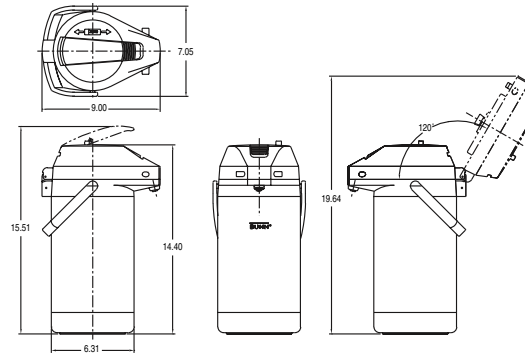

Airpots

**Model 2.2 litre
Push-Button Airpot**
Dimensions:
16.4" H x 6.1" W x 7.9" D
(42cm H x 16cm W x 20cm D)

**Model 3.8 litre
Lever-Action Airpot**
Dimensions:
17.6" H x 6.3" W x 9" D
(44.7cm H x 16cm W x 23cm D)

Model

Agency Listing

Push-Button Airpot
Lever-Action Airpot

Dimensions & Specifications

Model	Product #	Capacity	Quantity	Cu. Ft.	Shipping Weight
2.2 liter Push-Button Airpot	28696.0002	2.2 liters (74 oz.)	single unit	1.3	4.5 lbs.
2.2 liter Push-Button Airpot	28696.0000	2.2 liters (74 oz.)	6 units to a case	2.8	24 lbs.
2.2 liter Lever-Action Airpot	32700.0000	2.2 liters (74 oz.)	6 units to a case	2.8	24.8 lbs.
2.5 liter Push-Button Airpot	13041.0001	2.5 liters (84 oz.)	single unit	1.2	5 lbs.
2.5 liter Push-Button Airpot	13041.0101	2.5 liters (84 oz.)	6 units to a case	2.8	25 lbs.
2.5 liter Lever-Action Airpot*	32125.0000	2.5 liters (84 oz.)	single unit	1.2	5.3 lbs.
2.5 liter Lever-Action Airpot*	32125.0100	2.5 liters (84 oz.)	6 units to a case	2.8	32 lbs.
3.0 liter Lever-Action Airpot*	32130.0000	3.0 liters (102 oz.)	single unit	1.2	5.8 lbs.
3.0 liter Lever-Action Airpot*	32130.0100	3.0 liters (102 oz.)	6 units to a case	2.8	35 lbs.
3.8 liter Lever-Action Airpot*	36725.0000	3.8 liters (128 oz.)	single unit	.81	7 lbs.
3.8 liter Lever-Action Airpot*	36725.0100	3.8 liters (128 oz.)	6 units to a case	4.9	41 lbs.

*Note: Stainless Steel Liner.

2.2 liter Push-Button Airpot

2.5 liter Lever-Action Airpot

2.5 liter Push-Button Airpot

3.0 liter Lever-Action Airpot

3.8 liter Lever-Action Airpot

BUNN Corporation - 1400 Stevenson Drive Springfield, Illinois 62703 • 800-637-8606 • 217-529-6601 • Fax 217-529-6644 • www.bunn.com