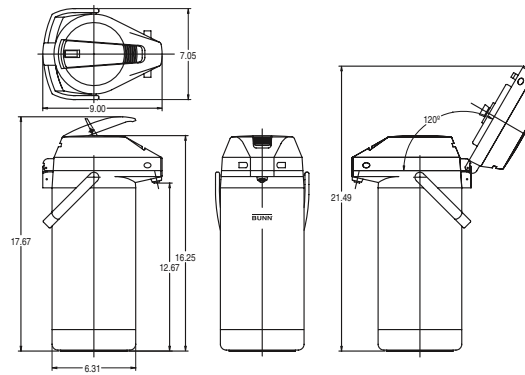

Airpots

**Model 2.2 litre
Push-Button Airpot**
Dimensions:
16.4" H x 6.1" W x 7.9" D
(42cm H x 16cm W x 20cm D)

**Model 3.8 litre
Lever-Action Airpot**
Dimensions:
17.6" H x 6.3" W x 9" D
(44.7cm H x 16cm W x 23cm D)

Model

Agency Listing

Push-Button Airpot
Lever-Action Airpot

Dimensions & Specifications

Model	Product #	Capacity	Quantity	Cu. Ft.	Shipping Weight
2.2 liter Push-Button Airpot	28696.0002	2.2 liters (74 oz.)	single unit	1.3	4.5 lbs.
2.2 liter Push-Button Airpot	28696.0000	2.2 liters (74 oz.)	6 units to a case	2.8	24 lbs.
2.2 liter Lever-Action Airpot	32700.0000	2.2 liters (74 oz.)	6 units to a case	2.8	24.8 lbs.
2.5 liter Push-Button Airpot	13041.0001	2.5 liters (84 oz.)	single unit	1.2	5 lbs.
2.5 liter Push-Button Airpot	13041.0101	2.5 liters (84 oz.)	6 units to a case	2.8	25 lbs.
2.5 liter Lever-Action Airpot*	32125.0000	2.5 liters (84 oz.)	single unit	1.2	5.3 lbs.
2.5 liter Lever-Action Airpot*	32125.0100	2.5 liters (84 oz.)	6 units to a case	2.8	32 lbs.
3.0 liter Lever-Action Airpot*	32130.0000	3.0 liters (102 oz.)	single unit	1.2	5.8 lbs.
3.0 liter Lever-Action Airpot*	32130.0100	3.0 liters (102 oz.)	6 units to a case	2.8	35 lbs.
3.8 liter Lever-Action Airpot*	36725.0000	3.8 liters (128 oz.)	single unit	.81	7 lbs.
3.8 liter Lever-Action Airpot*	36725.0100	3.8 liters (128 oz.)	6 units to a case	4.9	41 lbs.

*Note: Stainless Steel Liner.

2.2 liter Push-Button Airpot

2.5 liter Lever-Action Airpot

2.5 liter Push-Button Airpot

3.0 liter Lever-Action Airpot

3.8 liter Lever-Action Airpot

BUNN Corporation - 1400 Stevenson Drive Springfield, Illinois 62703 • 800-637-8606 • 217-529-6601 • Fax 217-529-6644 • www.bunn.com