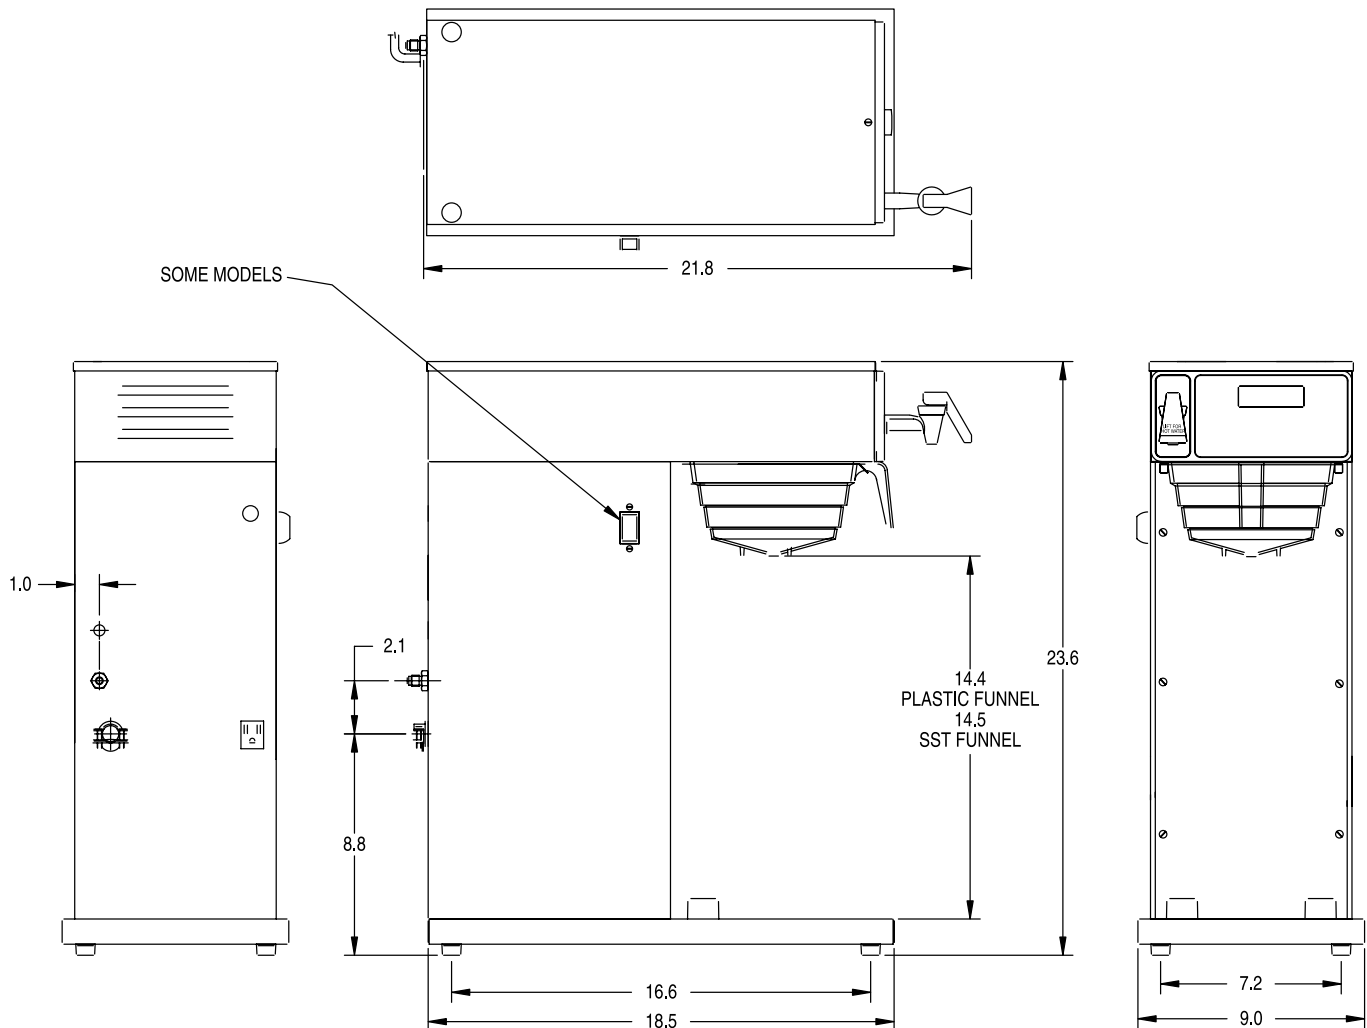

Dimensions & Specifications

Model	Product #	Volts	Amps	Tank Heater Watts	Total Watts	Brewing Capacity	Cu. Ft.	Shipping Weight	Cord Attached
AXIOM-DV-APS	38700.0010	120	12.3	1425	1475	4.2 gal./hr.	5.2	36 lbs.	Yes
		120/208	12.9	2620	2680	7.5 gal./hr.			
		120/240	14.8	3500	3550	7.5 gal./hr.			

Brewing capacity: based upon incoming water temp of 60°F (140°F rise) per 1/2 gallon brew time of 4 minutes.

Electrical: If wired for 120V, requires 2-wires plus ground service rated 120V, single phase, 60 Hz.

If wired for 120/208V or 120/240V, requires 3-wires plus ground service rated 120/208V or 120/240V, single phase, 60 Hz.

Plumbing: 20-90 psi (138-621 kPa). Supplied with 1/4" male flare fitting.

Bunn-O-Matic® Corporation - 1400 Stevenson Drive Springfield, Illinois 62703 • 800-637-8606 • 217-529-6601 • Fax 217-529-6644 • www.bunn.com

BUNN® practices continuous product research and improvement. We reserve the right to change specifications and product design without notice. Such revisions do not entitle the buyer to corresponding changes, improvements, additions or replacements for previously purchased equipment.

All dimensions shown in inches. Bunn-O-Matic Corporation owns all copyrights relating to materials in this publication. Please contact BUNN to request permission to reproduce any portion of this publication.